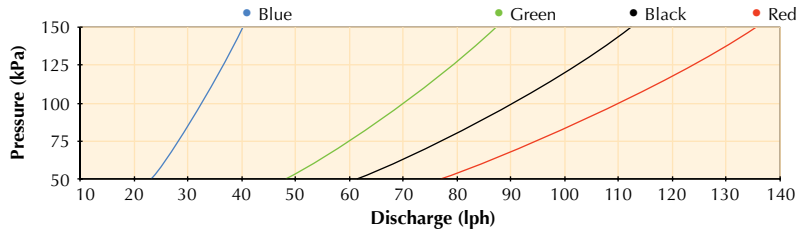

### Features

- Winged base with 'Quick' thread for rapid and easy installation.
- No tools required.
- Choice of three spray patterns – 360°, 180°, 90°.
- Four colour coded flow rates.

### Applications

Home and landscaped gardens and horticultural applications.

Single Piece Jets 360°

Single Piece Jets 180°

Single Piece Jets 90°

Performance			360°	180°	90°
COLOUR AND ORIFICE SIZE	PRESSURE (kPa)	FLOW (lph)	DIAMETER (m)	RADIUS (m)	
Blue 1.0 mm	50	25	1.6	0.8	1.1
	100	35	2.0	1.0	1.4
	150	43	2.4	1.2	1.7
Green 1.5 mm	50	48	2.0	1.0	1.3
	100	70	2.4	1.2	1.6
	150	88	2.8	1.5	1.9
Black 1.7 mm	50	62	2.4	1.2	1.6
	100	90	2.8	1.5	1.9
	150	113	3.2	1.8	2.2
Red 1.9 mm	50	77	2.5	1.4	1.8
	100	110	3.0	1.7	2.1
	150	134	3.4	2.0	2.4

### Flow Rate

### Specifications

DIMENSIONS	UV STABILISED MATERIALS	BASE/CONNECTION TYPE
HEIGHT 22 mm WIDTH across wings 12 mm WEIGHT (approx) 0.6 g	acetal	Inlet: 'QUICK' THREAD 4 mm